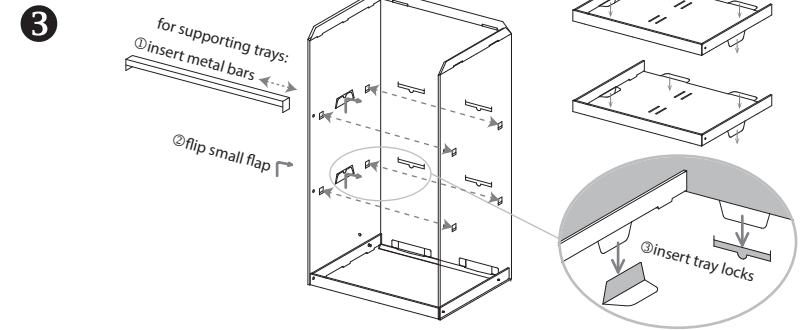

SOAK-7290 OUTER GAMES/ SUPER SOAKER MIXED 1 /4 PALLET DISPLAY

COMPONENTS

ASSEMBLY INSTRUCTIONS

Set up the base as shown below. Then insert into the Body.

Fold the two flanges toward front.

Set up the Base Divider as shown below. Then insert into the Base.

Tray/ Base fold up

Base Divider fold up

COMPLETED UNIT