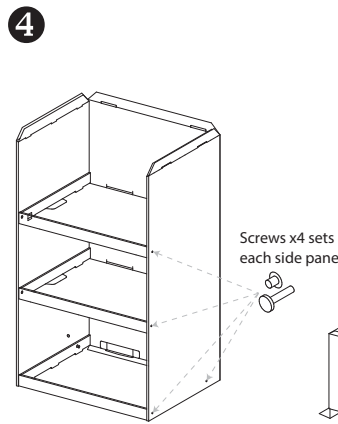

SOAK-7290 OUTER GAMES/ SUPER SOAKER MIXED 1 /4 PALLET DISPLAY

COMPONENTS

ASSEMBLY INSTRUCTIONS

Set up the base as shown below. Then insert into the Body.

Fold the two flanges toward front.

Set up the Base Divider as shown below. Then insert into the Base.

Tray/ Base fold up

Base Divider fold up

COMPLETED UNIT