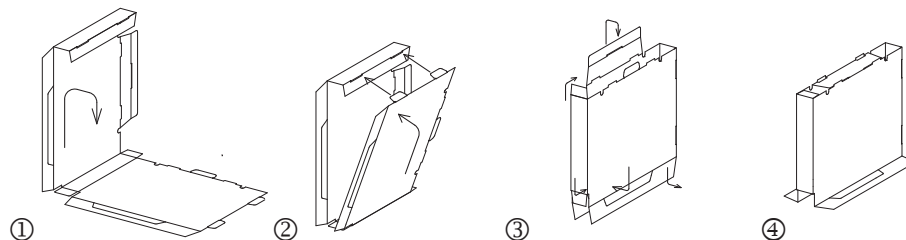

SOAK-7290 OUTER GAMES/ SUPER SOAKER MIXED 1 /4 PALLET DISPLAY

COMPONENTS

ASSEMBLY INSTRUCTIONS

Set up the base as shown below. Then insert into the Body.

Fold the two flanges toward front.

Set up the Base Divider as shown below. Then insert into the Base.

Tray/ Base fold up

Base Divider fold up

COMPLETED UNIT