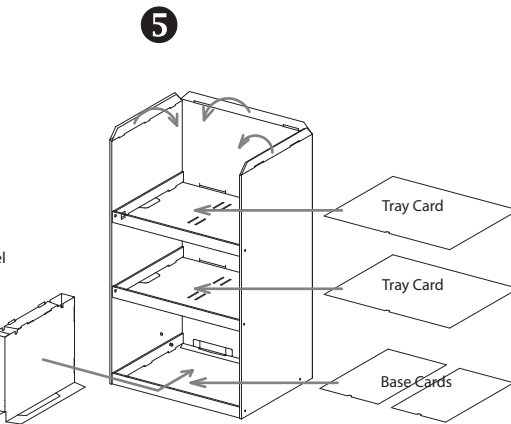

SOAK-7290 OUTER GAMES/ SUPER SOAKER MIXED 1 /4 PALLET DISPLAY

COMPONENTS

ASSEMBLY INSTRUCTIONS

Set up the base as shown below. Then insert into the Body.

Fold the two flanges toward front.

Set up the Base Divider as shown below. Then insert into the Base.

Tray/ Base fold up

Base Divider fold up

COMPLETED UNIT