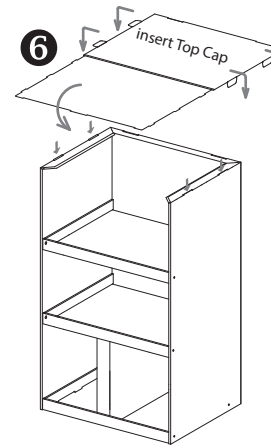

SOAK-7290 OUTER GAMES/ SUPER SOAKER MIXED 1 /4 PALLET DISPLAY

COMPONENTS

ASSEMBLY INSTRUCTIONS

Set up the base as shown below. Then insert into the Body.

Fold the two flanges toward front.

Set up the Base Divider as shown below. Then insert into the Base.

Tray/ Base fold up

Base Divider fold up

COMPLETED UNIT