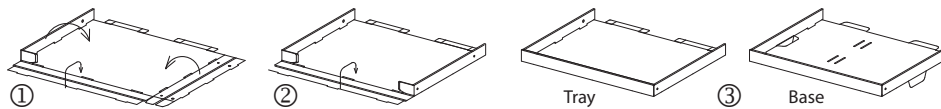

SOAK-7290 OUTER GAMES/ SUPER SOAKER MIXED 1 /4 PALLET DISPLAY

COMPONENTS

ASSEMBLY INSTRUCTIONS

Set up the base as shown below. Then insert into the Body.

Fold the two flanges toward front.

Set up the Base Divider as shown below. Then insert into the Base.

Tray/ Base fold up

Base Divider fold up

COMPLETED UNIT