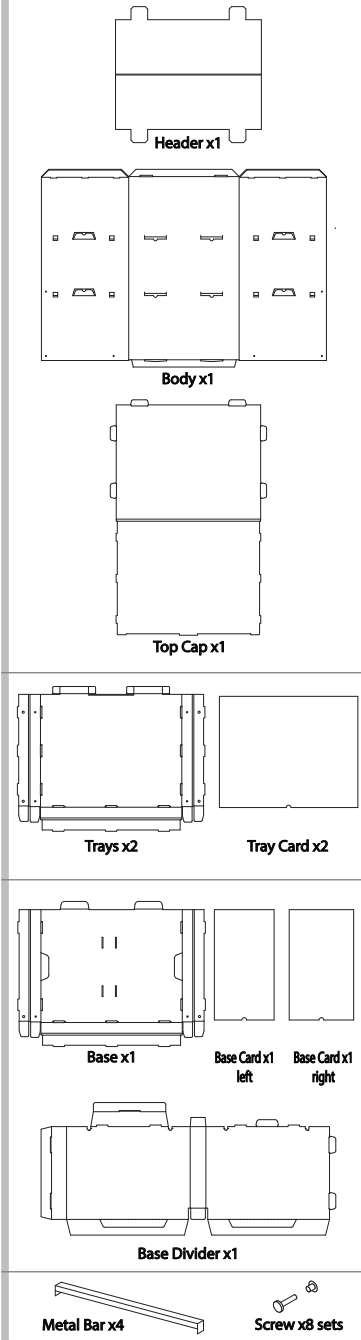

SOAK-7290 OUTER GAMES/ SUPER SOAKER MIXED 1 /4 PALLET DISPLAY

COMPONENTS

ASSEMBLY INSTRUCTIONS

Set up the base as shown below. Then insert into the Body.

Fold the two flanges toward front.

Set up the Base Divider as shown below. Then insert into the Base.

Tray/ Base fold up

Base Divider fold up

COMPLETED UNIT