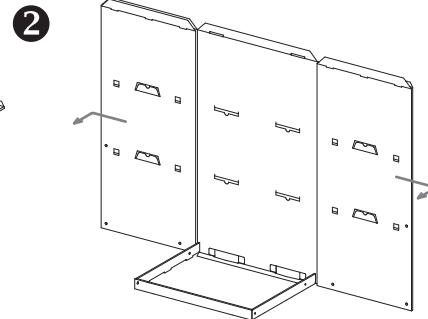

SOAK-7290 OUTER GAMES/ SUPER SOAKER MIXED 1 /4 PALLET DISPLAY

COMPONENTS

ASSEMBLY INSTRUCTIONS

Set up the base as shown below. Then insert into the Body.

Fold the two flanges toward front.

Set up the Base Divider as shown below. Then insert into the Base.

Tray/ Base fold up

Base Divider fold up

COMPLETED UNIT