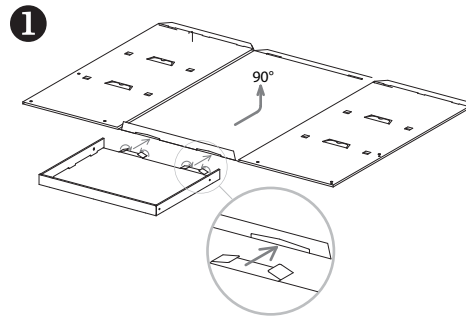

SOAK-7290 OUTER GAMES/ SUPER SOAKER MIXED 1 /4 PALLET DISPLAY

COMPONENTS

ASSEMBLY INSTRUCTIONS

Set up the base as shown below. Then insert into the Body.

Fold the two flanges toward front.

Set up the Base Divider as shown below. Then insert into the Base.

Tray/ Base fold up

Base Divider fold up

COMPLETED UNIT