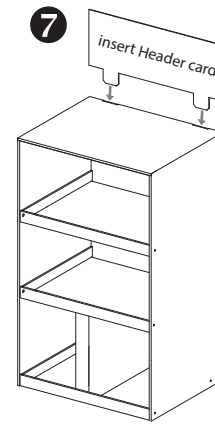

SOAK-7290 OUTER GAMES/ SUPER SOAKER MIXED 1 /4 PALLET DISPLAY

COMPONENTS

ASSEMBLY INSTRUCTIONS

Set up the base as shown below. Then insert into the Body.

Fold the two flanges toward front.

Set up the Base Divider as shown below. Then insert into the Base.

Tray/ Base fold up

Base Divider fold up

COMPLETED UNIT